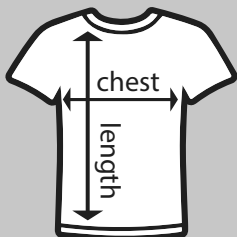

## Pullover Hoodie

Colour: \_\_\_\_\_

Size:  Adult \_\_\_\_\_  Youth \_\_\_\_\_ **TOTAL:** \_\_\_\_\_

## Sweatpants

Size: Youth \_\_\_\_\_

**TOTAL:** \_\_\_\_\_

<b>GRAND TOTAL:</b>	Tax Included
---------------------	--------------

### METHOD OF PAYMENT

Cash (enclosed in full)  Check (Payable to School)

For more detail Sizing visit [schooltee.com/garment-sizing](http://schooltee.com/garment-sizing)

\*Add \$2 for 2XL and 3XL sizes

### SIZING CHART

When measuring **Chest Width**, measure the horizontal length under the armpits. *It's best to lay a shirt flat to do this.* **Length** is measured from shoulder to the bottom on the shirt.